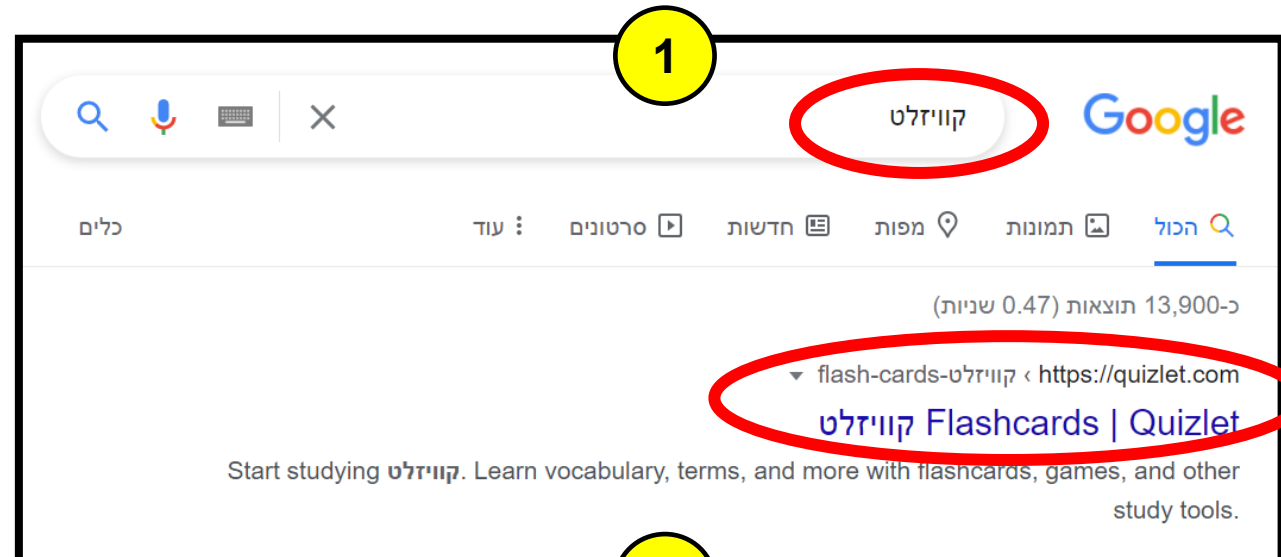

# התחברות תלמידים לאתר QUIZLET

# לוחצים על "Log In" מימין

The image shows the top navigation bar of the Quizlet website. The 'Log In' link is circled in red, and a red arrow points to it from below. The main content area displays a message: 'YOU'VE LOGGED OUT SUCCESSFULLY.' followed by the heading 'Download the app to study on the go'. Below this, there is a QR code and a list of app features: 'Study on the go', 'Seamless syncing', and 'Study offline'.