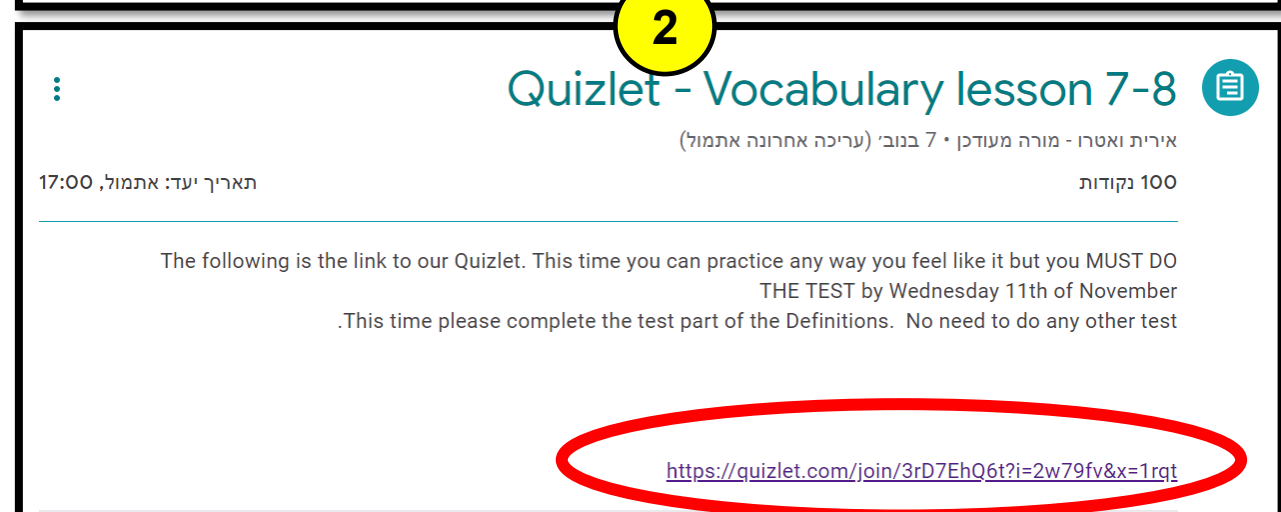

התחברות תלמידים לאתר QUIZLET

שלוש אופציות להגעה לאתר

1. דרך גוגל

2. דרך המשימה שניתנה בקלאסרום

3. באתר בית הספר – "מידע שימושי" – לחיצה על האייקון של Quizlet בגרויות.

לוחצים על "Log In" מימין

The image shows the Quizlet website interface. At the top, there is a navigation bar with the Quizlet logo on the left and links for Home, Subjects, Explanations, and a Create button. On the right side of the navigation bar, there is a search bar containing the text "Study sets, textbook q...", a "Log In" link, and a "Sign Up" button. The "Log In" link is circled in red, and a red arrow points upwards towards it from the right side of the page. Below the navigation bar, the main content area displays the message "YOU'VE LOGGED OUT SUCCESSFULLY." followed by the heading "Download the app to study on the go". Under this heading, there is a QR code with the text "Scan the QR code to download the app" above it. To the right of the QR code, there are three feature highlights: "Study on the go" (with a mobile phone icon), "Seamless syncing" (with a lightning bolt icon), and "Study offline" (with a downward arrow icon).