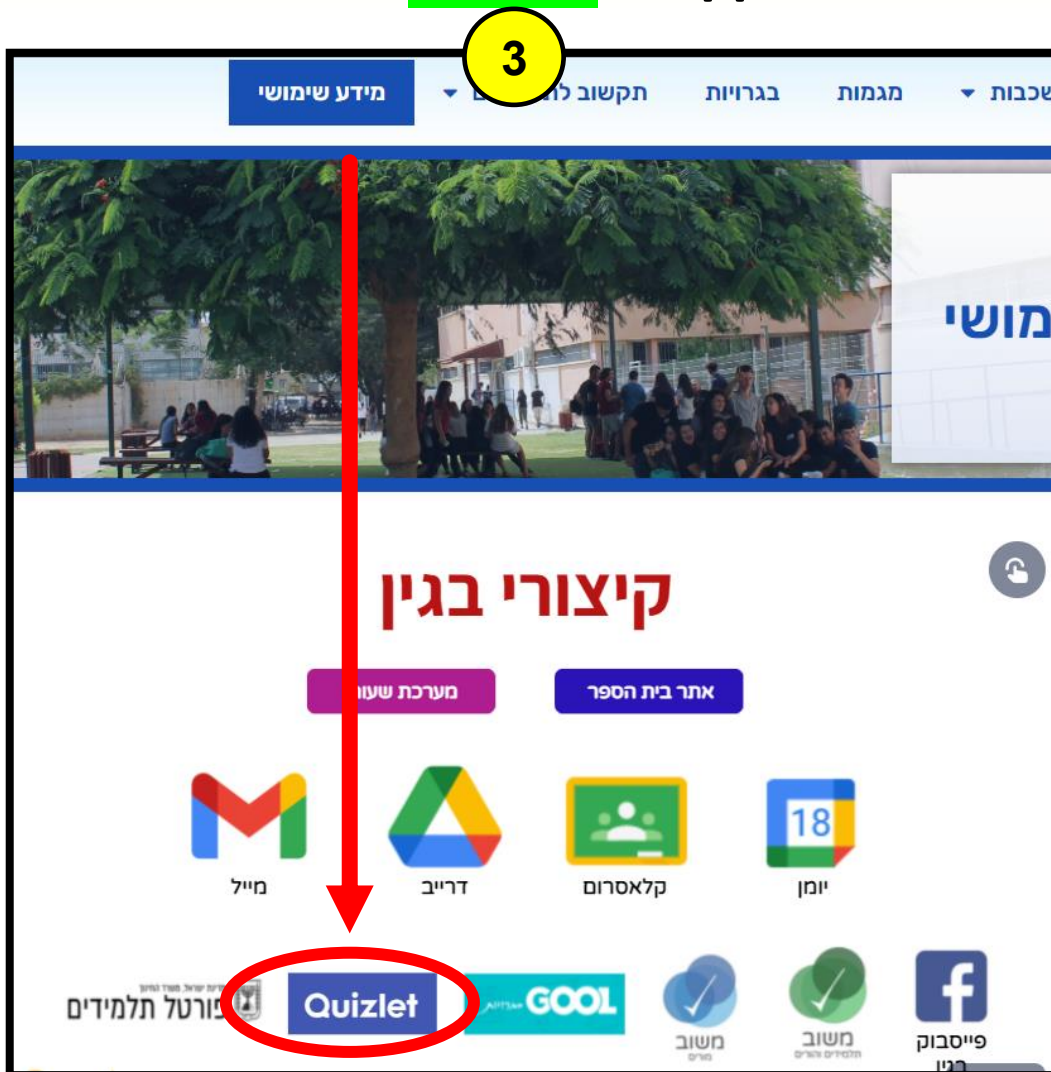

התחברות תלמידים לאתר QUIZLET

שלוש אופציות להגעה לאתר

1. דרך גוגל

2. דרך המשימה שניתנה בקלאסרום

3. באתר בית הספר – "מידע שימושי" – לחיצה על האייקון של Quizlet בגרויות.

לוחצים על "Log In" מימין

The image shows the Quizlet website interface. At the top, there is a navigation bar with the Quizlet logo on the left and links for Home, Subjects, Explanations, and a Create button. On the right side of the navigation bar, there is a search bar containing the text "Study sets, textbook q...", a "Log In" link, and a "Sign Up" button. The "Log In" link is circled in red, and a red arrow points upwards towards it from the right side of the page. Below the navigation bar, the main content area displays the message "YOU'VE LOGGED OUT SUCCESSFULLY." followed by the heading "Download the app to study on the go". Under this heading, there is a QR code with the text "Scan the QR code to download the app" above it. To the right of the QR code, there are three feature highlights: "Study on the go" (with a mobile phone icon), "Seamless syncing" (with a lightning bolt icon), and "Study offline" (with a downward arrow icon).