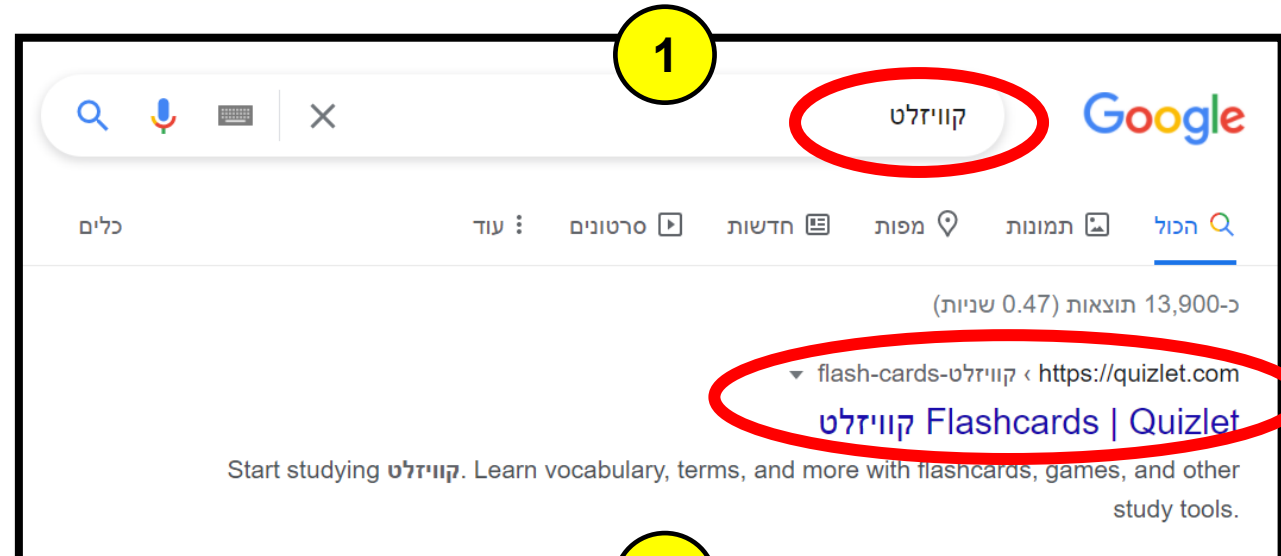

התחברות תלמידים לאתר QUIZLET

שלוש אופציות להגעה לאתר

1. דרך גוגל

2. דרך המשימה שניתנה בקלאסרום

3. באתר בית הספר – "מידע שימושי" – לחיצה על האייקון של Quizlet בגרויות.

לוחצים על "Log In" מימין

The image shows the Quizlet website interface. At the top, there is a navigation bar with the Quizlet logo on the left and links for Home, Subjects, Explanations, and a Create button. On the right side of the navigation bar, there is a search bar containing the text "Study sets, textbook q...", a "Log In" link, and a "Sign Up" button. The "Log In" link is circled in red, and a red arrow points upwards towards it from the right side of the page. Below the navigation bar, the main content area displays the message "YOU'VE LOGGED OUT SUCCESSFULLY." followed by the heading "Download the app to study on the go". Under this heading, there is a QR code with the text "Scan the QR code to download the app" above it. To the right of the QR code, there are three feature highlights: "Study on the go" (with a mobile phone icon), "Seamless syncing" (with a lightning bolt icon), and "Study offline" (with a downward arrow icon).